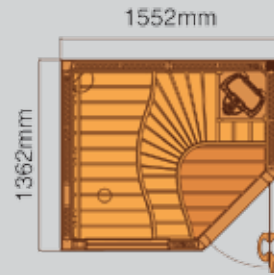

STANDARD SAUNA ROOM LAYOUT

1416RAC-WAVE