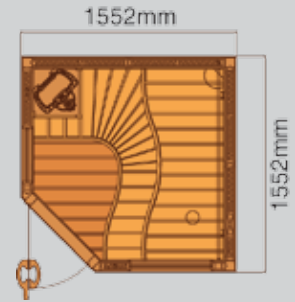

1616LAC-WAVE