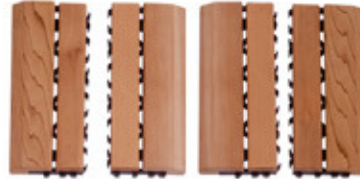

Set your mark
Try the self-assemble wooden mats

Wooden Mat

CEDAR

Décor your home interior, lobby lounge, sauna floor, bathrooms or patios with the sensible wooden floor mats.

The floor mats are made from solid kiln dried wood and plastic mounting assembly is wisely designed to interlink each tile piece. The result is a regal floor mat!

The wooden floor mats are very easy to clean. They can be installed indoors or outdoors.

The wooden floor mats are available in pieces.

CORNER
390 x 115mm

Item Code:
595-D-CNR ——— 1 PAIR

BLOCK
285 x 285mm

Item Code:
595-D-BLK ——— 1 PIECE

SIDE
285 x 115mm

Item Code:
595-D-SID ——— 2 PIECES

The wood blocks can be arranged stylishly in vertical, horizontal or crosshatched positions.

For more inquiries,
contact us now.